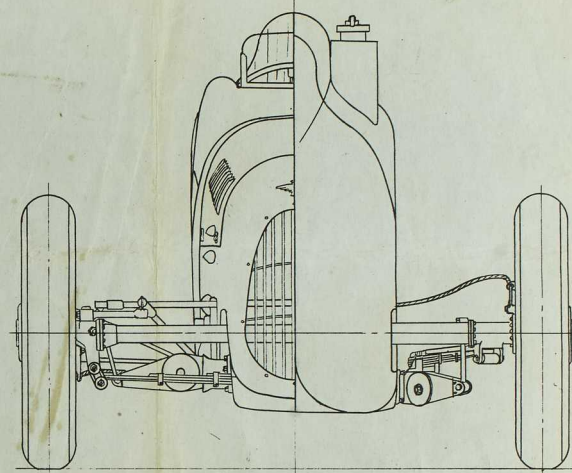

M.C. 4

AUSTIN
744 CC RACING CAR

TRACK 3'-11"
WHEELBASE 6'-10"
TYRES 16" x 5-25"
WHEELS 3/4"

COMPILED WITH DATA SUPPLIED BY
THE AUSTIN MOTOR Co.

M.C. 4