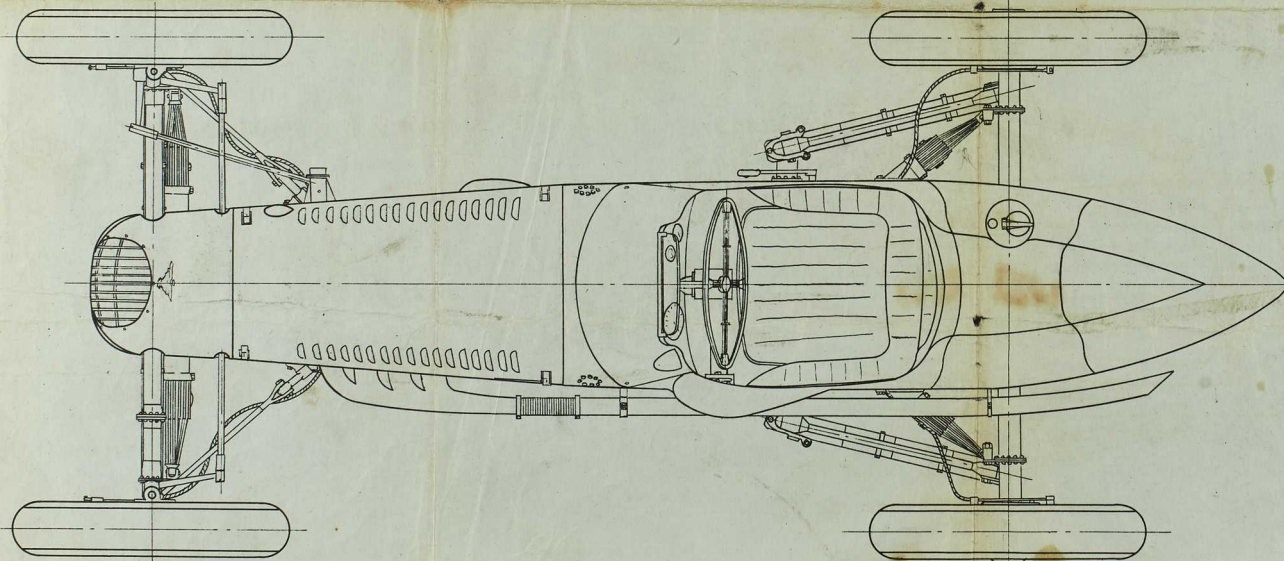

M.C. 4

AUSTIN
744 CC RACING CAR

TRACK 3'-11"
WHEELBASE 6'-10"
TYRES 16" x 5-25"
WHEELS 3/4"

COMPILED WITH DATA SUPPLIED BY
THE AUSTIN MOTOR Co.

M.C. 4